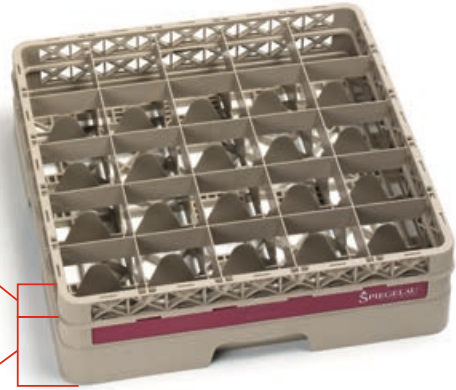

RACKS

SAMPLE CUSTOMIZED RACKS

Extender

Rack Base

Rack Base + Extender 1x for 25 glasses