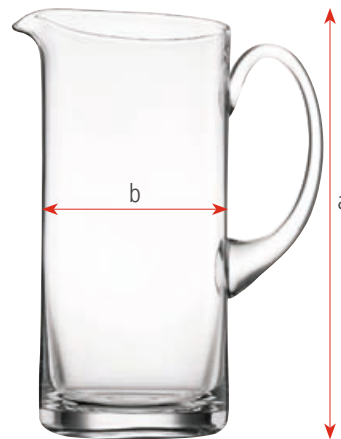

# 472 80 35 - Salute Bordeaux Glass

Length:	456 mm	18"
Width:	342 mm	13 1/2"
Height:	271 mm	10 2/3"
Weight:	3546 gr.	7,83 lb

mm = millimeter  
 ml = milliliter  
 gr. = gramm  
 " = inch  
 oz = ounces

1 ounces = 28,350 ml  
 1 inch = 2,54 cm  
 1 kg = 2,205 lb

# SIZE CHART - GLASSWARE

**STEMWARE**  
 a - Height  
 b - Largest Ø  
 c - Capacity  
 d - Base Plate Ø

**TUMBLERS**  
 a - Height  
 b - Largest Ø  
 c - Capacity

**DECANTER**  
 a - Height  
 b - Largest Ø  
 c - Capacity